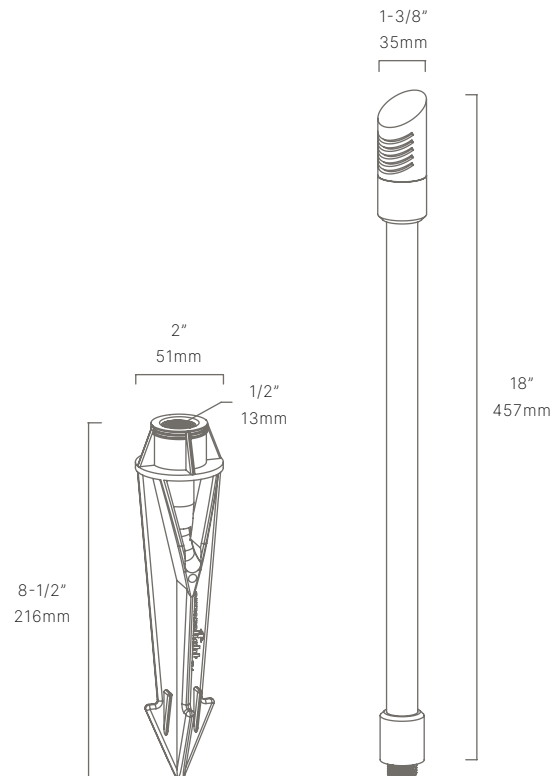

AURORALIGHT

PROJECT: _____

SKU #: _____

TYPE: _____

CORONADO

PTA727901

The Coronado is a stunning addition to our line of estate quality, high performance luminaires. Uniquely configurable, and perfectly well suited for path lighting or wall washing.

- Thermally Integrated® LED Module
- Cree LED™ XLAMP® (XP-G)
- Solid brass and copper construction
- Ideal for pathways, wall-washing and gardens

CONFIGURATOR:

PTA727901	LED	FINISH
	____	____
( ) = Most common configuration	(2703) 2700K 3W (3003) 3000K 3W	(NAT) Natural Brass (BLP) Bronze Living Patina (BLPX) Extra Dark BLP (NI) Nickel PVD

AVAILABLE FINISHES:

FIXTURE DIMENSIONS	W1-3/8" x H18"
LIGHT SOURCE	Integrated LED
COLOR TEMPERATURES	2700K, 3000K
WATTAGES	3W
CRI (RA)	80 CRI
VOLTAGE	12V
DELIVERED LUMENS	77lm (3000K)
DIMMABLE	Yes, Dim to <10% via Transformer
DRIVER	Yes, 12V Integral Constant Current
TRANSFORMER	No, 12V AC/DC Transformer Required
MOUNT	Yes, Included 1/2" NPS Adapter
GROUND STAKE	Yes, Included MGS001108
ACCESSORIES	Yes, Not Included
FINISH	Included Natural
MATERIAL	Brass & Copper
WIRE LENGTH	24"
LOCATION	Exterior Wet
CERTIFICATIONS	UL, IP66, IP67, Dark Sky

*For complete warranty terms, please visit: www.auroralight.com/warranty/

P. 760.931.2910

O. 2742 Loker Ave. W Carlsbad CA 92010

W. www.auroralight.com

MADE IN USA
WITH DOMESTIC & IMPORTED MATERIALS